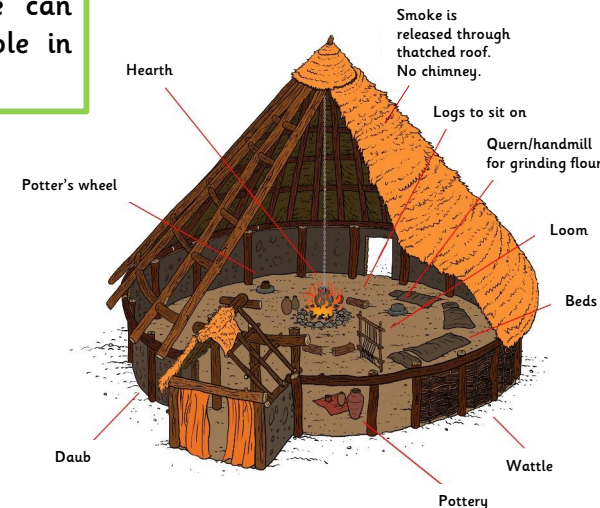

ONE TIME ONLY SPECIAL OFFER!

If you buy from us this month, your roundhouse will come complete with a large bronze **cauldron** which can be used to cook and heat water. **WOW!**