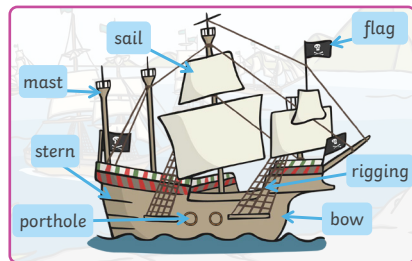

Pirate Ships

10 Pirate ships were made of wood and they flew a
19 black flag with a skull and crossbones on it.

20 Mast

32 A mast is a wooden pole that stands up from a ship's
41 deck. Some pirate ships had more than one. Masts
51 support the sails. Some big pirate ships had a small
62 platform at the top of the main mast. This was called
73 a crow's nest. Pirates stood in the crow's nest to look
79 out and see a long way.

80 Rigging

89 Rigging is made from lots of strong ropes tied
98 together. It holds the mast in place. Pirates went
110 up the rigging to control the sails and to get to the
112 crow's nest.

113 Sails

118 Sails are made from strong
123 fabric. They catch the wind
130 and help to propel a boat or
132 ship along.

Read Together Quick Questions

1. What was on the flag of a pirate ship?

2. **They catch the wind and help to propel a boat or ship along.**

What does 'propel along' mean?

3. What is the first fact in this text?

What else would you like to know about pirate ships? Write a question.

Pirate Ships

10 Pirate ships were made of wood and they flew a
19 black flag with a skull and crossbones on it.

20 **Mast**

32 A mast is a wooden pole that stands up from a ship's
41 deck. Some pirate ships had more than one. Masts
51 support the sails. Some big pirate ships had a small
62 platform at the top of the main mast. This was called
73 a crow's nest. Pirates stood in the crow's nest to look
79 out and see a long way.