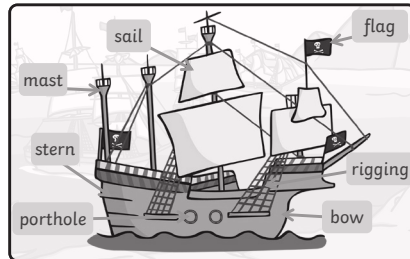

Pirate Ships

10 Pirate ships were made of wood and they flew a
19 black flag with a skull and crossbones on it.

20 **Mast** . . . . .

32 A mast is a wooden pole that stands up from a ship's
41 deck. Some pirate ships had more than one. Masts
51 support the sails. Some big pirate ships had a small
62 platform at the top of the main mast. This was called
73 a crow's nest. Pirates stood in the crow's nest to look
79 out and see a long way.

80 **Rigging** . . . . .

89 Rigging is made from lots of strong ropes tied
98 together. It holds the mast in place. Pirates went
110 up the rigging to control the sails and to get to the
112 crow's nest.

113 **Sails** . . . . .

118 Sails are made from strong
123 fabric. They catch the wind
130 and help to propel a boat or
132 ship along.

Answers

1. What was on the flag of a pirate ship?
A skull and crossbones were on the flag of a pirate ship.

2. **They catch the wind and help to propel a boat or ship along.**
What does 'propel along' mean?
Propel along means to move it or push it along.

3. What is the first fact in this text?
The first fact in this text is that pirate ships were made of wood.

4. What else would you like to know about pirate ships? Write a question.
Pupils' own responses, such as: Where did pirates sleep on a pirate ship?